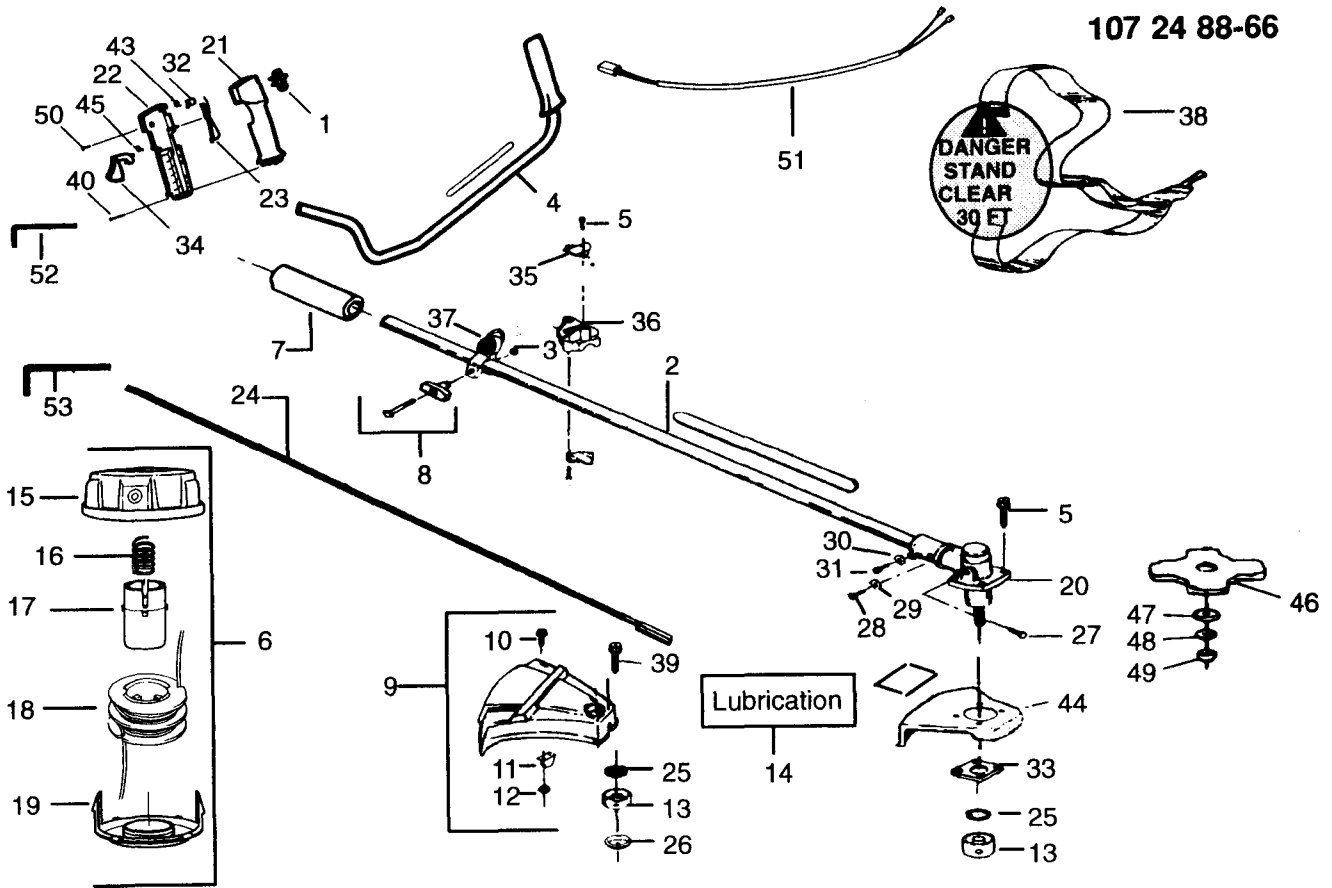

## SPAREPARTS

107 24 88-66

Key No.	Part No.	Description	Key No.	Part No.	Description
1	503-098302	Rocker Switch	30	530-001642	Lockwasher-Gear Box
2	530-094870	Drive Shaft Housing	31	530-001711	Screw-Gear Box
3	530-015197	Nut-Shoulder Harn. Clamp	32	502-209602	Throttle Lock
4	530-014103	Handlebar	33	530-027615	Shield Retention Plate
5	530-092243	Screw-Clamp Handlebar	34	502-199203	Throttle Trigger
6	952-715569	Cutting Head Ass'y.	35	530-094572	Handlebar Bracket
7	530-027706	Drive Shaft Pad	36	530-012207	Handlebar Clamp
8	530-069252	"T" Handle" Ass'y.	37	530-094686	Clamp Harness Ass'y.
9	530-069256	Shield Kit Ass'y. (Incl. #10,11 & 12)	38	502-211703	Shoulder Strap
10	530-015037	Screw-Line Limiter	40	503-210738	Screw-Throttle Housing
11	530-094570	Line Limiter	43	502-209701	Spring-Trigger
12	534-235901	Locknut	44	530-014210	Shield-Metal
13	530-094639	Dust Cup	45	502-199301	Trigger Spring
14	952-715519	Shaft Lubrication	46	952-715565	Weed Blade
15	530-047378	Hub Ass'y	47	530-015792	Washer-Blade
16	530-094830	Compression Spring	48	530-015492	Washer Belleville-Blade
17	530-094827	Release Button	49	530-015793	Nut-Blade
18	952-715570	Wound Spool	50	503-210719	Screw-Throttle Housing
19	530-094828	Cover	51	530-047144	Wire Harness Ass'y.
20	530-094568	Gear Box Ass'y.	52	530-031159	Hex Wrench (5/32)
21	502-208502	Throttle Hsg.-Left	53	530-031098	Hex Wrench (3/16)
22	502-208602	Throttle Hsg.-Right			
23	502-199403	Throttle Lockout			
24	530-094566	Drive Shaft			
25	530-094640	Seal Gear Box			
26	530-094571	Grass Washer			
27	530-094616	Screw-Grease Refill			
28	530-094612	Screw-Pinch Clamp			
29	530-015328	Lockwasher-Pinch Clamp			