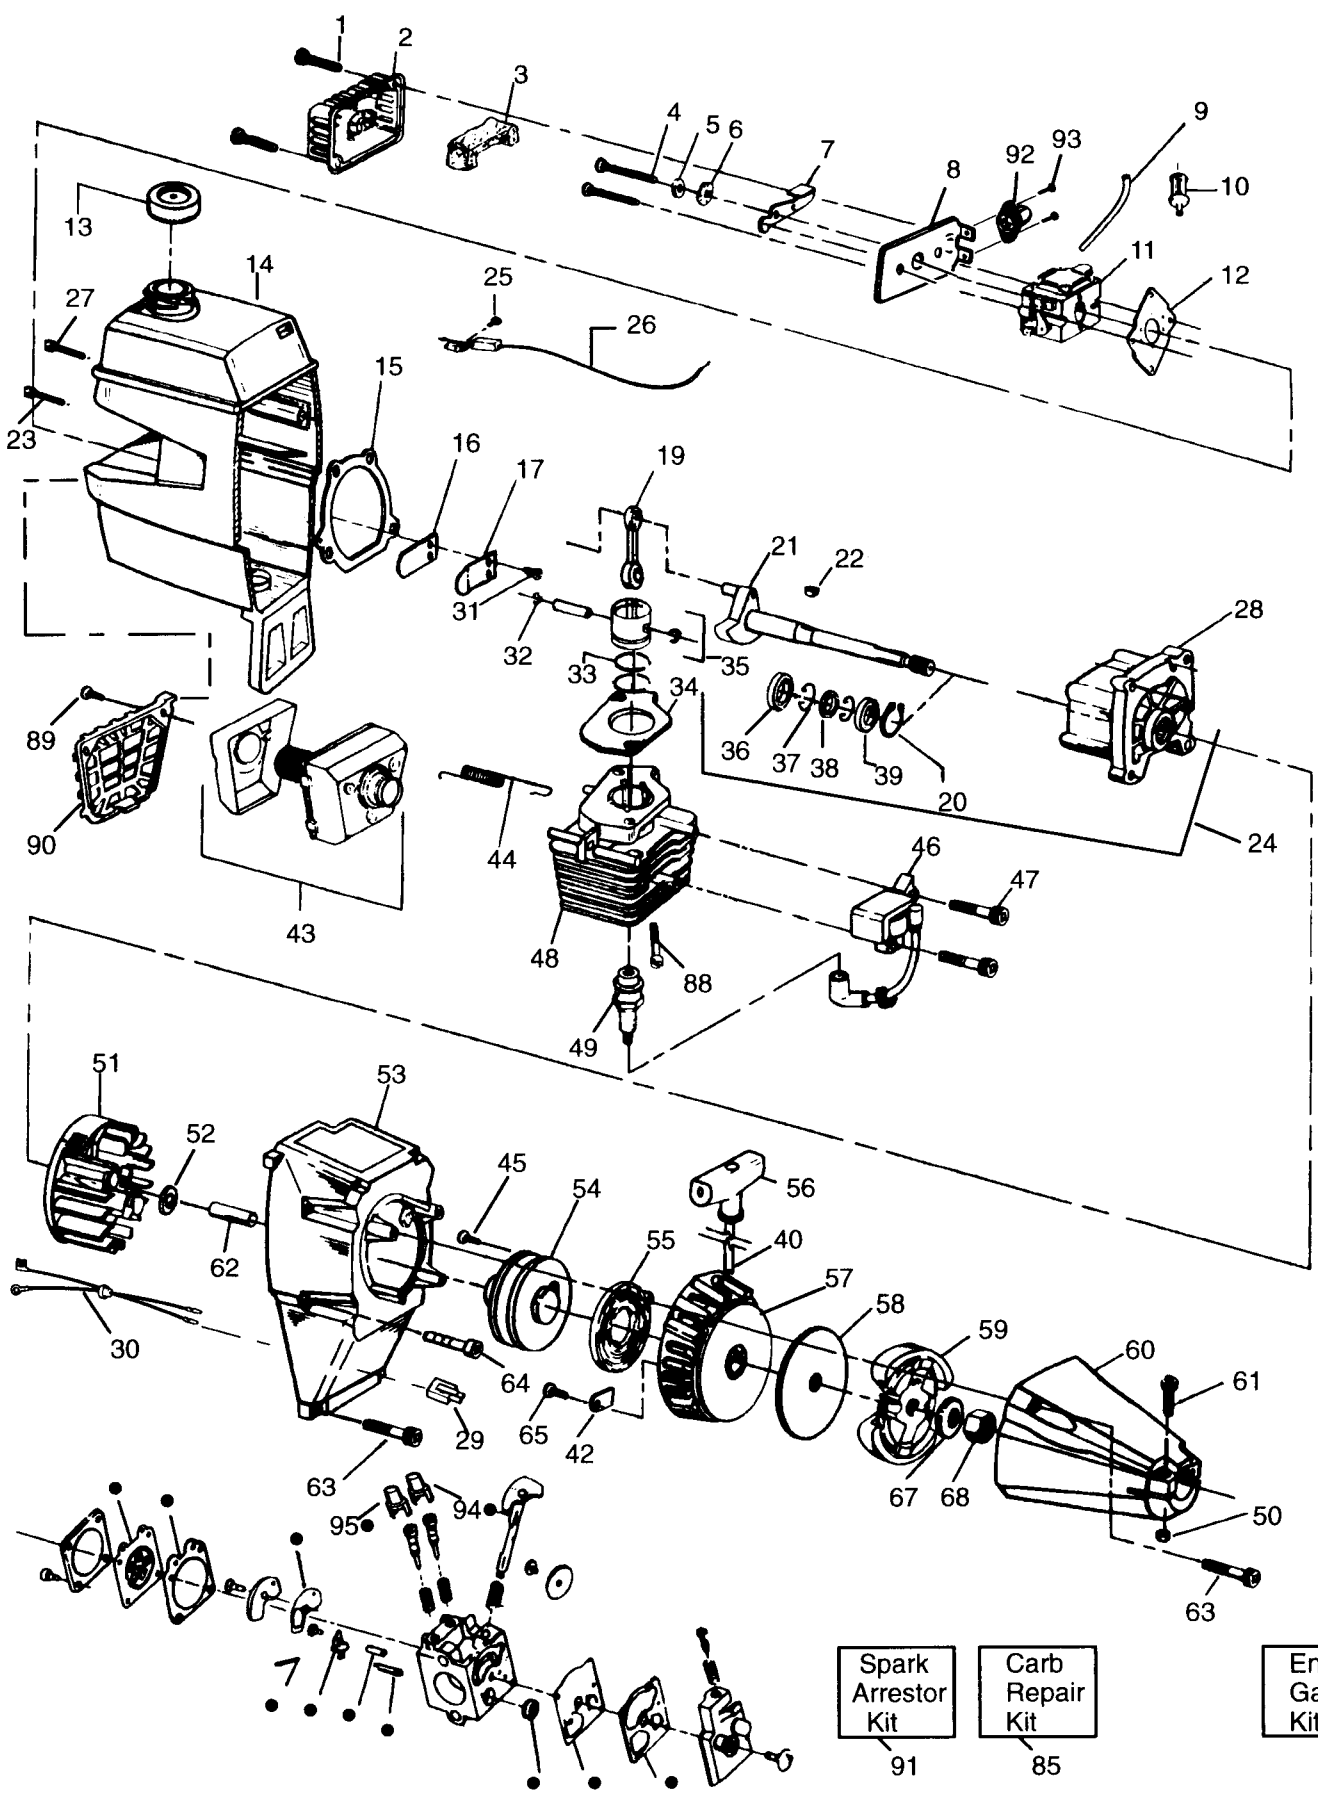

## SPAREPARTS

107 24 88-66

Key No.	Part No.	Description	Key No.	Part No.	Description
1	503-098302	Rocker Switch	30	530-001642	Lockwasher-Gear Box
2	530-094870	Drive Shaft Housing	31	530-001711	Screw-Gear Box
3	530-015197	Nut-Shoulder Harn. Clamp	32	502-209602	Throttle Lock
4	530-014103	Handlebar	33	530-027615	Shield Retention Plate
5	530-092243	Screw-Clamp Handlebar	34	502-199203	Throttle Trigger
6	952-715569	Cutting Head Ass'y.	35	530-094572	Handlebar Bracket
7	530-027706	Drive Shaft Pad	36	530-012207	Handlebar Clamp
8	530-069252	"T" Handle" Ass'y.	37	530-094686	Clamp Harness Ass'y.
9	530-069256	Shield Kit Ass'y. (Incl. #10,11 & 12)	38	502-211703	Shoulder Strap
10	530-015037	Screw-Line Limiter	40	503-210738	Screw-Throttle Housing
11	530-094570	Line Limiter	43	502-209701	Spring-Trigger
12	534-235901	Locknut	44	530-014210	Shield-Metal
13	530-094639	Dust Cup	45	502-199301	Trigger Spring
14	952-715519	Shaft Lubrication	46	952-715565	Weed Blade
15	530-047378	Hub Ass'y	47	530-015792	Washer-Blade
16	530-094830	Compression Spring	48	530-015492	Washer Belleville-Blade
17	530-094827	Release Button	49	530-015793	Nut-Blade
18	952-715570	Wound Spool	50	503-210719	Screw-Throttle Housing
19	530-094828	Cover	51	530-047144	Wire Harness Ass'y.
20	530-094568	Gear Box Ass'y.	52	530-031159	Hex Wrench (5/32)
21	502-208502	Throttle Hsg.-Left	53	530-031098	Hex Wrench (3/16)
22	502-208602	Throttle Hsg.-Right			
23	502-199403	Throttle Lockout			
24	530-094566	Drive Shaft			
25	530-094640	Seal Gear Box			
26	530-094571	Grass Washer			
27	530-094616	Screw-Grease Refill			
28	530-094612	Screw-Pinch Clamp			
29	530-015328	Lockwasher-Pinch Clamp			